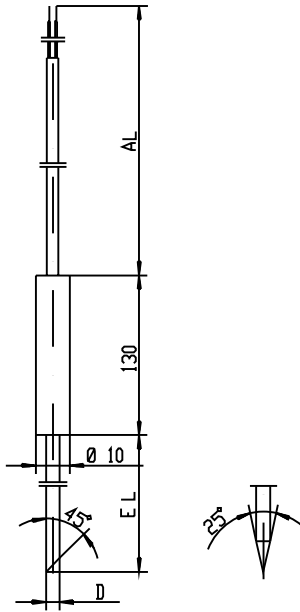

JUMO GmbH & Co. KG
Delivery address: Mackenrodtstraße 14,
36039 Fulda, Germany
Postal address: 36035 Fulda, Germany
Phone: +49 661 6003-0
Fax: +49 661 6003-607
e-mail: mail@jumo.net
Internet: www.jumo.net

JUMO Instrument Co. Ltd.
JUMO House
Temple Bank, Riverway
Harlow, Essex CM 20 2TT, UK
Phone: +44 1279 635533
Fax: +44 1279 635262
e-mail: sales@jumo.co.uk
Internet: www.jumo.co.uk

JUMO Process Control, Inc.
8 Technology Boulevard
Canastota, NY 13031, USA
Phone: 315-697-JUMO
1-800-554-JUMO
Fax: 315-697-5867
e-mail: info@jumo.us
Internet: www.jumo.us

Dimensions

Type 902305/22