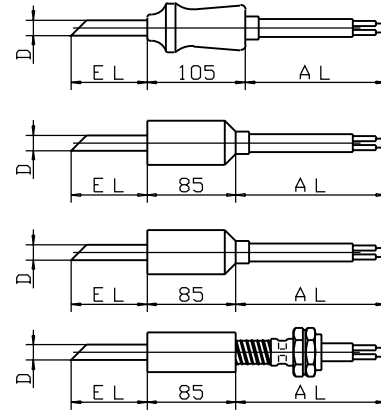

Order details: Insertion resistance thermometers

(1) Basic version

	902305/43	Insertion resistance thermometer with PPS plastic handle 20mm dia. and PTFE cable
	902305/52	Insertion resistance thermometer with PTFE handle 15mm dia. and silicone cable
	902305/63	Insertion resistance thermometer with PTFE handle 15mm dia. and PTFE cable
	902305/74	Insertion resistance thermometer with PTFE handle 15mm dia. and stainless steel corrugated tube
	(2) Operating temperature in °C	
x	x	380 -50 to +200°C
	x	386 -50 to +260°C
	(3) Measuring insert	
x	x	1001 1 x Pt100 in 3-wire circuit
x	x	1003 1 x Pt100 in 2-wire circuit
x	x	1011 1 x Pt100 in 4-wire circuit
x	x	2001 2 x Pt100 in 3-wire circuit
	x	2003 2 x Pt100 in 2-wire circuit
	(4) Tolerance class to EN 60 751	
x	x	1 Class B (standard)
x	x	2 Class A
	(5) Protection tube diameter D in mm	
	x	3.2 3.2mm dia. (only with 1 x Pt100 in 2-wire circuit)
x	x	4 4mm
	x	4.5 4.5mm (only with 2 x Pt100 in 3-wire circuit)
	(6) Fitting length EL in mm	
x	x	100 100mm
x	x	150 150mm
	x	200 200mm
	(7) Insertion tip	
x	x	2 concentric, angled at 25°
x	x	3 oblique, angled at 45°
	(8) Connecting cable end	
x	x	03 bare cable ends
x	x	11 ferrules to DIN 46 228 Part 4 (standard)
x	x	13 receptacle 6.3 to DIN 46 247
x	x	80 multipole connector (please specify type in plain text)
	(9) Connecting cable length AL in mm (500 ≤ AL ≤ 500000)	
x	x	4000 4000mm (standard)
x	x	... please specify in plain text (500mm steps)
	(10) Extra codes	
x	x	000 no extra code
x	x	317 shielded connecting cable