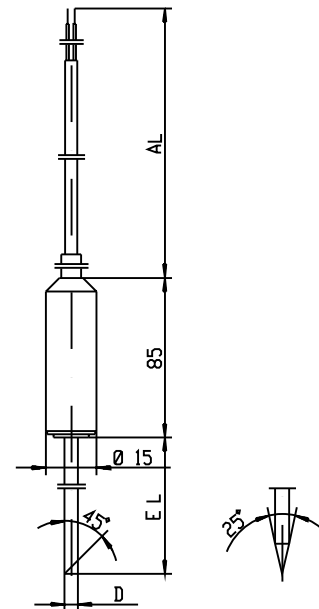

Type 902305/33

Type 902305/52