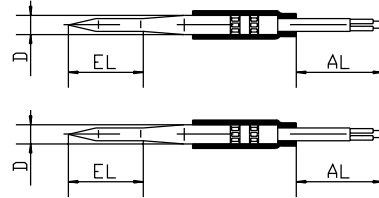

Order details: Insertion resistance thermometers

(1) Basic version

	902305/37	Miniature insertion resistance thermometer with FPM handle 6.5mm dia. and silicone cable
	902305/38	Miniature insertion resistance thermometer with FPM handle 6.5mm dia. and shielded PTFE cable
x	x	(2) Operating temperature in °C 380 -50 to +200°C
	x	(3) Measuring insert 1001 1 x Pt100 in 3-wire circuit
x	x	1003 1 x Pt100 in 2-wire circuit
	x	1011 1 x Pt100 in 4-wire circuit
x	x	(4) Tolerance class to EN 60 751 1 Class B (standard)
x	x	2 Class A
x	x	(5) Protection tube diameter D in mm 4 4mm stepped down to 2.5mm
x	x	(6) Fitting length EL in mm 30 30mm
x	x	50 50mm
x	x	80 80mm
x	x	100 100mm
x	x	(7) Connecting cable end 03 bare cable ends
x	x	11 ferrules to DIN 46 228 Part 4 (standard)
x	x	13 fast-on connector 6.3 to DIN 46 249
x	x	80 multipole connector (please specify type in plain text)
x	x	(8) Connecting cable length AL in mm (500 ≤ AL ≤ 500000) 4000 4000mm (standard)
x	x	... please specify in plain text (500mm steps)