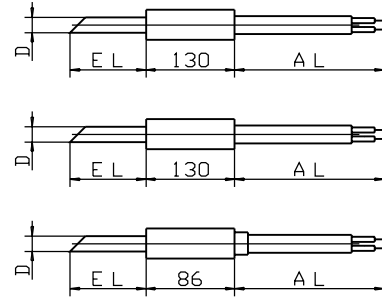

Order details: Insertion resistance thermometers

(1) Basic version

	902305/22	Insertion resistance thermometer with silicone handle 10 mm dia. and silicone cable		
	902305/23	Insertion resistance thermometer with silicone handle 10 mm dia. and PTFE cable		
	902305/33	Insertion resistance thermometer with PTFE handle 12 mm dia. and PTFE cable		
	(2) Operating temperature in °C			
x	x	x	380	-50 to +200°C
		x	386	-50 to +260°C
	(3) Measuring insert			
x	x	x	1001	1 x Pt100 in 3-wire circuit
x	x	x	1003	1 x Pt100 in 2-wire circuit
x	x	x	1011	1 x Pt100 in 4-wire circuit
x	x	x	2001	2 x Pt100 in 3-wire circuit
x	x	x	2003	2 x Pt100 in 2-wire circuit
	(4) Tolerance class to EN 60 751			
x	x	x	1	Class B (standard)
x	x	x	2	Class A
	(5) Protection tube diameter D in mm			
x	x	x	4	4mm
x	x	x	4.5	4.5mm (only with 2 x Pt100 in 3-wire circuit)
	(6) Fitting length EL in mm			
x	x	x	100	100mm
x	x	x	150	150mm
x	x	x	200	200mm
	(7) Insertion tip			
x	x	x	2	concentric, angled at 25°
x	x	x	3	oblique, angled at 45°
	(8) Connecting cable end			
x	x	x	03	bare cable ends
x	x	x	11	ferrules to DIN 46 228 Part 4 (standard)
x	x	x	13	receptacle 6.3 to DIN 46 247
x	x	x	80	multipole connector (please specify type in plain text)
	(9) Connecting cable length AL in mm (500 ≤ AL ≤ 500000)			
x	x	x	4000	4000mm (standard)
x	x	x	...	please specify in plain text (500mm steps)
	(10) Extra codes			
x	x	x	000	no extra code
x	x	x	317	shielded connecting cable