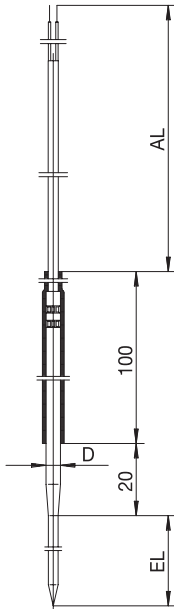

Type 902305/22

**Type 902305/37
Type 902305/38**