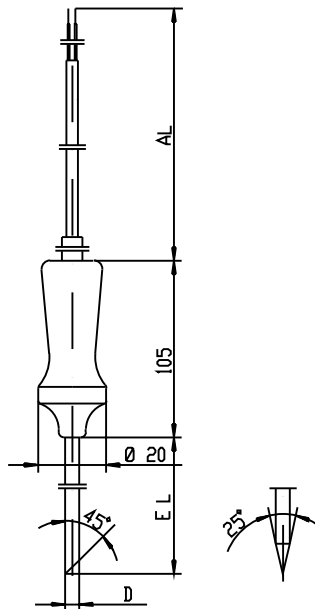

Type 902305/23

Type 902305/43