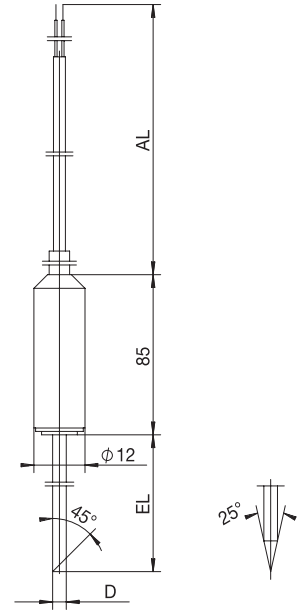

Type 902305/33