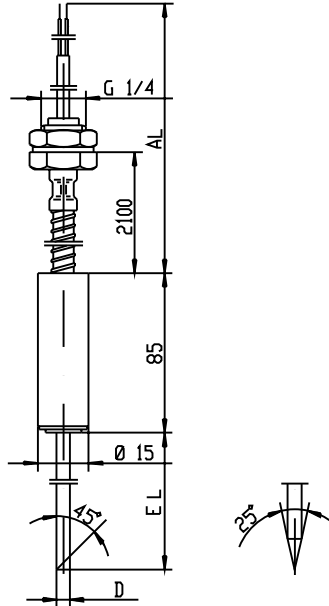

Type 902305/43

Type 902305/74