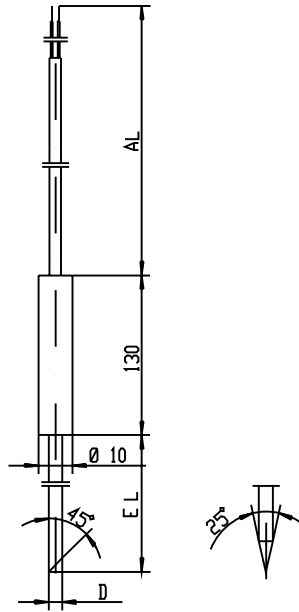

Type 902305/23