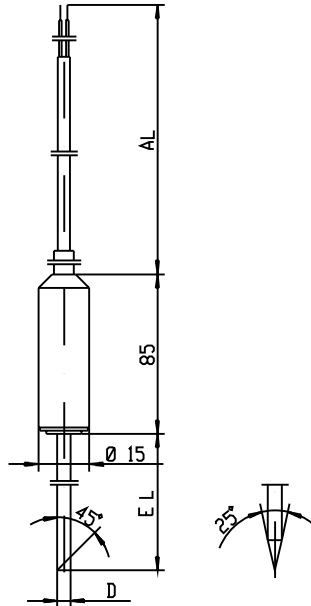

**Type 902305/37
Type 902305/38**

JUMO GmbH & Co. KG
Delivery address: Mackenrodtstraße 14,
36039 Fulda, Germany
Postal address: 36035 Fulda, Germany
Phone: +49 661 6003-0
Fax: +49 661 6003-607
e-mail: mail@jumo.net
Internet: www.jumo.net

JUMO Instrument Co. Ltd.
JUMO House
Temple Bank, Riverway
Harlow, Essex CM 20 2TT, UK
Phone: +44 1279 635533
Fax: +44 1279 635262
e-mail: sales@jumo.co.uk
Internet: www.jumo.co.uk

JUMO Process Control, Inc.
8 Technology Boulevard
Canastota, NY 13031, USA
Phone: 315-697-JUMO
1-800-554-JUMO
Fax: 315-697-5867
e-mail: info@jumo.us
Internet: www.jumo.us

Type 902305/63